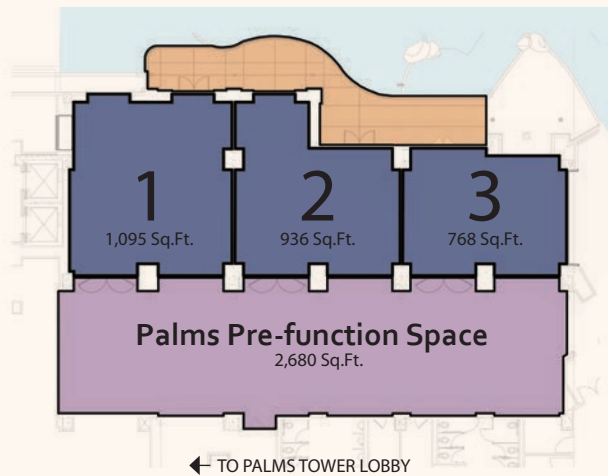

Palms Meeting Rooms 1-3