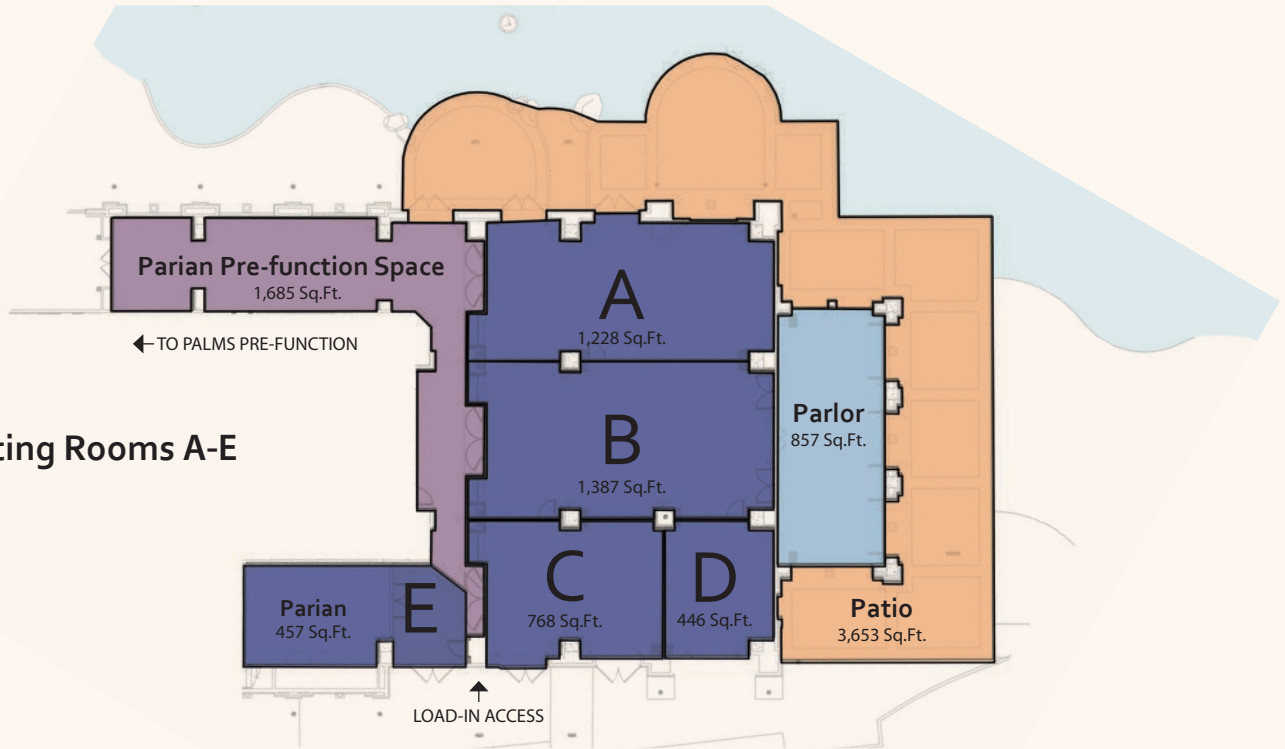

THE PALMS EXECUTIVE CONFERENCE CENTER

Parian Meeting Rooms A-E