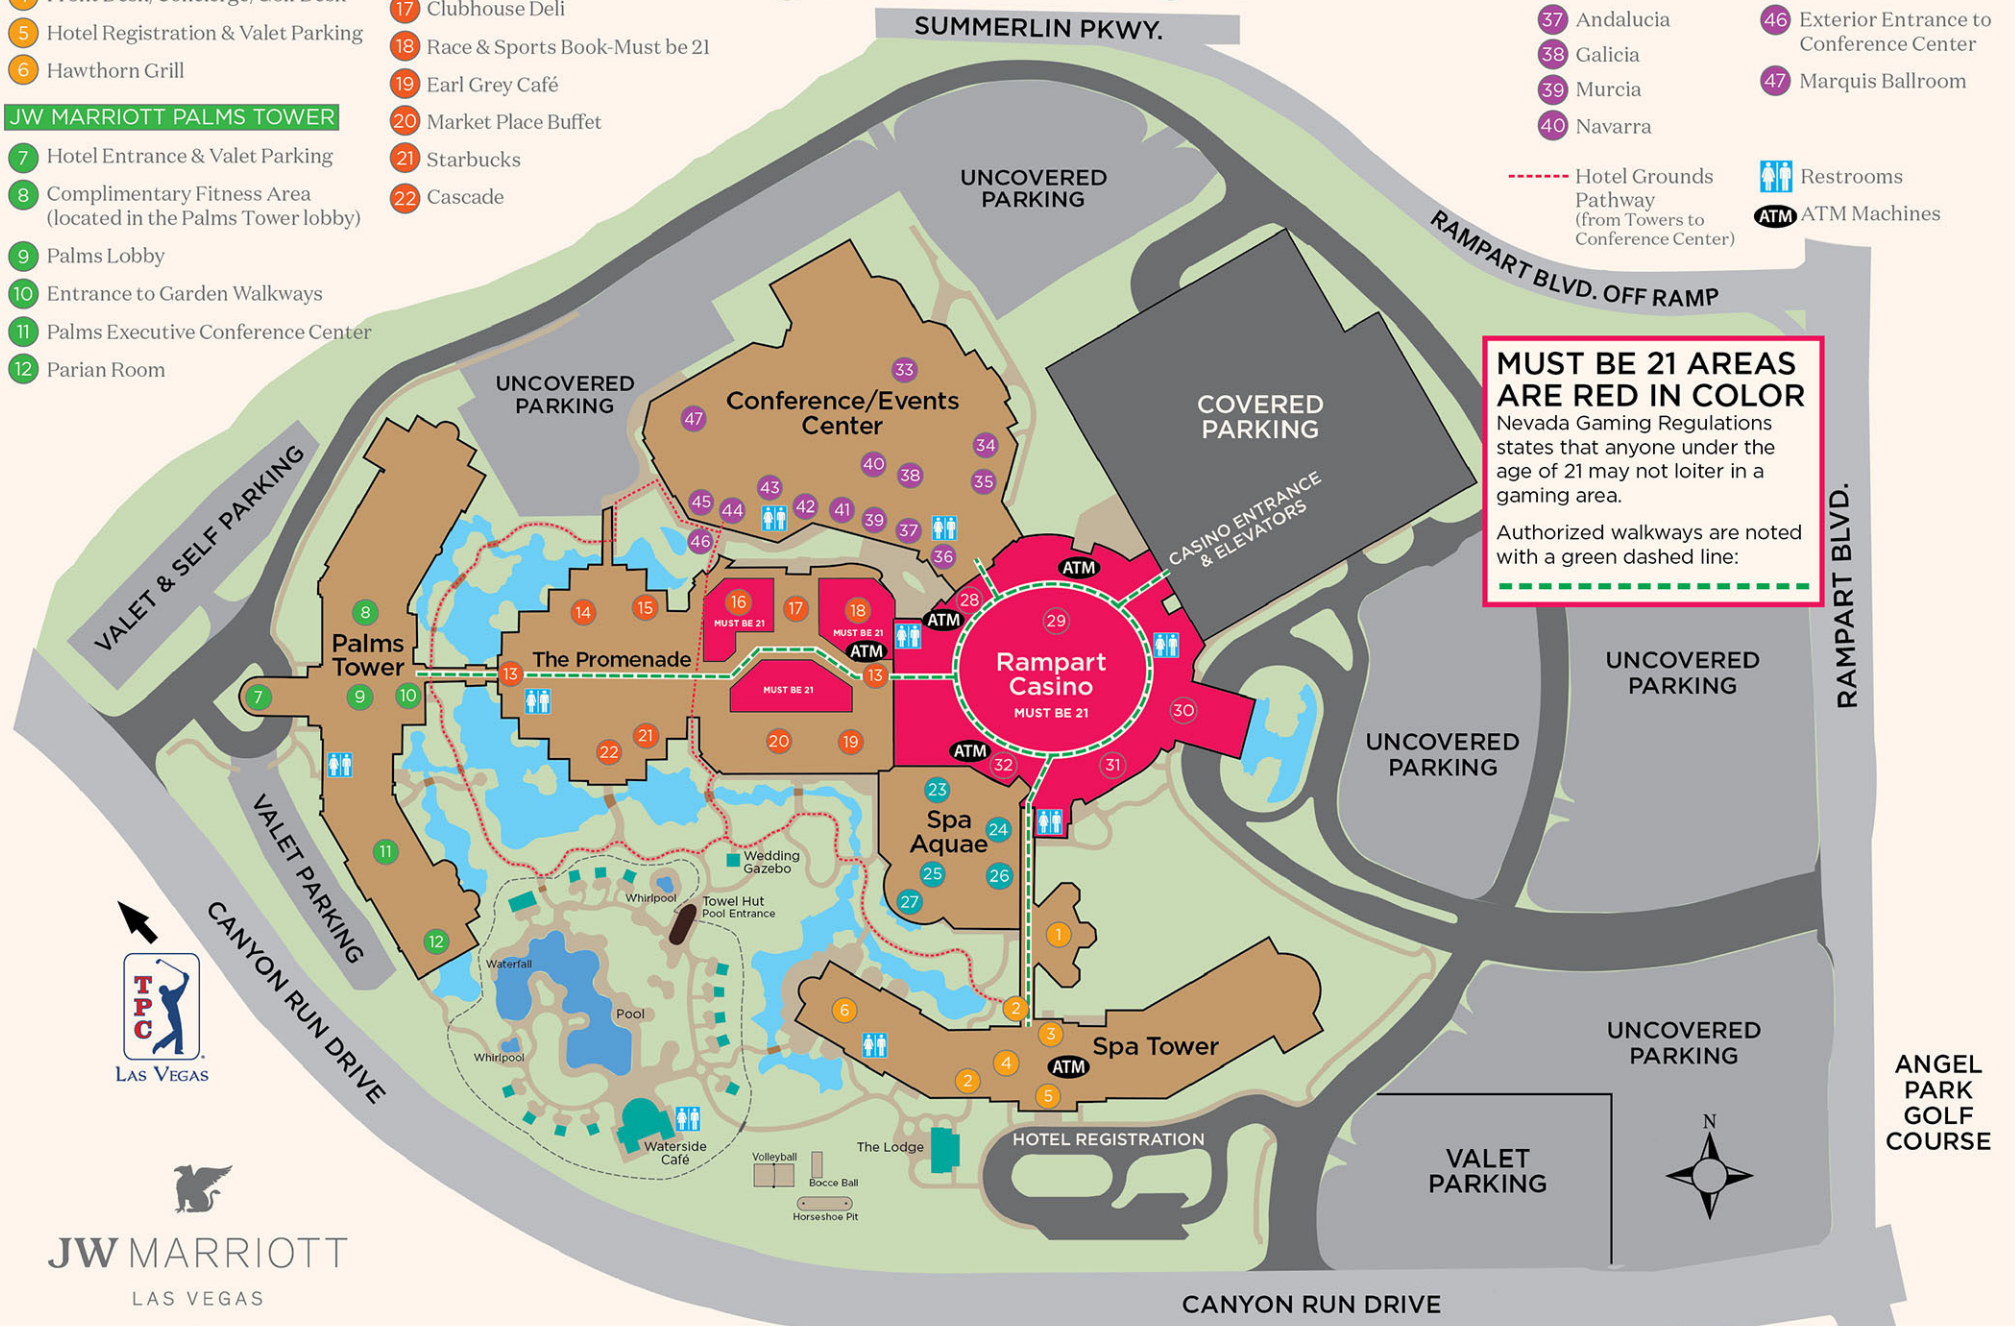

JW MARRIOTT SPA TOWER

- 1 Accents Gift Shop
- 2 Entrance to Grounds via Zen Walk
- 3 Personal Planning Center
 - Business Center
 - Hertz Car Rental
- 4 Front Desk/Concierge/Golf Desk
- 5 Hotel Registration & Valet Parking
- 6 Hawthorn Grill

THE PROMENADE

- 13 Entrances to Promenade Walkway
- 14 Spiedini Fiamma
- 15 Jade Asian Kitchen
- 16 Bingo Room-Must be 21
- 17 Clubhouse Deli
- 18 Race & Sports Book-Must be 21
- 19 Earl Grey Café
- 20 Market Place Buffet
- 21 Starbucks
- 22 Cascade

SPA AQUAE SPA & SALON

- 23 Salon
- 24 Spa Entrance & Boutique
- 25 Spa Fitness Area
- 26 Gentlemen's Tonic Barber Shop
- 27 Hydra Lounge

RAMPART CASINO-Must be 21

- 28 High-Limit Bar
- 29 Round Bar
- 30 Casino Valet & Main Entrance
- 31 Summerlin Room & Bar
- 32 Rampart Rewards Club

MUST BE 21 AREAS ARE RED IN COLOR
 Nevada Gaming Regulations states that anyone under the age of 21 may not loiter in a gaming area.
 Authorized walkways are noted with a green dashed line: