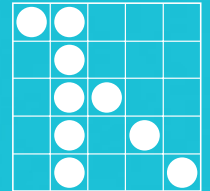

\$75,000 BINGO JAMBOREE

MONDAY, MARCH 4, 2019

GAME 11
CLOVERLEAF

GAME 12
DOUBLE HARDWAY
W/WILD# (INTO)

GAME 13
TRIPLE HARDWAY

GAME 14
CRAZY LETTER T
(ONE EXAMPLE)

GAME 15
PICNIC TABLE

GAME 16
TRIPLE BINGO

GAME 17
LARGE CRAZY KITE

GAME 18
CRAZY LETTER L

GAME 19
TOP OR BOTTOM
PYRAMID

GAME 20
DOUBLE BINGO
W/WILD# (INTO)

GAME 21
TRIPLE BINGO

GAME 22
SEVEN ELEVEN

GAME 23
BROKEN PICTURE
FRAME (INTO)

GAMES 24, 25 & 26
COVERALLS