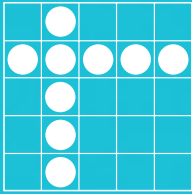

\$75,000 BINGO JAMBOREE

MONDAY, MARCH 4, 2019

GAME 11
CLOVERLEAF

GAME 12
DOUBLE HARDWAY
W/WILD# (INTO)

GAME 13
TRIPLE HARDWAY

GAME 14
CRAZY LETTER T
(ONE EXAMPLE)

GAME 15
PICNIC TABLE

GAME 16
TRIPLE BINGO