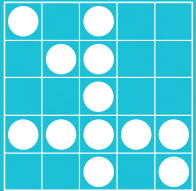

\$75,000 BINGO JAMBOREE

MONDAY, MARCH 4, 2019

GAME 11
CLOVERLEAF

GAME 12
DOUBLE HARDWAY
W/WILD# (INTO)

GAME 13
TRIPLE HARDWAY

GAME 14
CRAZY LETTER T
(ONE EXAMPLE)

GAME 15
PICNIC TABLE

GAME 16
TRIPLE BINGO

GAME 17
LARGE CRAZY KITE

GAME 18
CRAZY LETTER L

GAME 19
TOP OR BOTTOM
PYRAMID

GAME 20
DOUBLE BINGO
W/WILD# (INTO)

GAME 21
TRIPLE BINGO

GAME 22
SEVEN ELEVEN

GAME 23
BROKEN PICTURE
FRAME (INTO)

GAMES 24, 25 & 26
COVERALLS