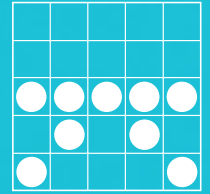

\$75,000 BINGO JAMBOREE

MONDAY, MARCH 4, 2019

GAME 11
CLOVERLEAF

GAME 12
DOUBLE HARDWAY
W/WILD# (INTO)

GAME 13
TRIPLE HARDWAY

GAME 14
CRAZY LETTER T
(ONE EXAMPLE)

GAME 15
PICNIC TABLE

GAME 16
TRIPLE BINGO

GAME 17
LARGE CRAZY KITE

GAME 18
CRAZY LETTER L

GAME 19
TOP OR BOTTOM
PYRAMID

GAME 20
DOUBLE BINGO
W/WILD# (INTO)

GAME 21
TRIPLE BINGO

GAME 22
SEVEN ELEVEN

GAME 23
BROKEN PICTURE
FRAME (INTO)

GAMES 24, 25 & 26
COVERALLS