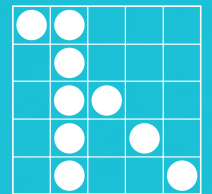

## MONDAY, MARCH 4, 2019

GAME 11  
CLOVERLEAF

GAME 12  
DOUBLE HARDWAY  
W/WILD# (INTO)

GAME 13  
TRIPLE HARDWAY

GAME 14  
CRAZY LETTER T  
(ONE EXAMPLE)

GAME 15  
PICNIC TABLE

GAME 16  
TRIPLE BINGO

GAME 17  
LARGE CRAZY KITE

GAME 18  
CRAZY LETTER L

GAME 19  
TOP OR BOTTOM  
PYRAMID

GAME 20  
DOUBLE BINGO  
W/WILD# (INTO)

GAME 21  
TRIPLE BINGO

GAME 22  
SEVEN ELEVEN

GAME 23  
BROKEN PICTURE  
FRAME (INTO)

GAMES 24, 25 & 26  
COVERALLS