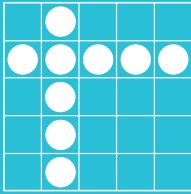

GAME 12
DOUBLE HARDWAY
W/WILD# (INTO)