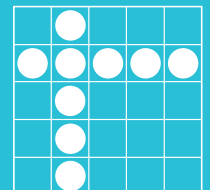

GAME 18  
CRAZY LETTER L

GAME 19  
TOP OR BOTTOM  
PYRAMID

GAME 20  
DOUBLE BINGO  
W/WILD# (INTO)

GAME 21  
TRIPLE BINGO

GAME 22  
SEVEN ELEVEN

GAME 23  
BROKEN PICTURE  
FRAME (INTO)

GAMES 24, 25 & 26  
COVERALLS

## SUNDAY, NOVEMBER 11, 2018

GAME 11  
INDIAN STAR

GAME 12  
CRAZY BOWTIE (INTO)  
(ONE EXAMPLE)

GAME 13  
3 POSTAGE STAMPS

GAME 14  
CHECK MARK

GAME 15  
SOLID DIAMOND

GAME 16  
CRAZY ARROW  
(ONE EXAMPLE)

GAME 17  
TRIPLE BINGO

GAME 18  
CRAZY C  
(ONE EXAMPLE)

GAME 19  
DIAGONAL &  
CORNER STAMP

GAME 20  
DOUBLE HARDWAY  
W/WILD# (INTO)

GAME 21  
TRIPLE HARDWAY

GAME 22  
PERCENT SIGN

GAME 23  
3 LAYER CAKE (INTO)