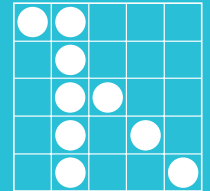

## SATURDAY, NOVEMBER 10, 2018

GAME 11  
CLOVERLEAF

GAME 12  
DOUBLE HARDWAY  
W/WILD# (INTO)

GAME 13  
TRIPLE HARDWAY

GAME 14  
CRAZY LETTER T  
(ONE EXAMPLE)

GAME 15  
PICNIC TABLE

GAME 16  
TRIPLE BINGO

GAME 17  
LARGE CRAZY KITE

GAME 18  
CRAZY LETTER L

GAME 19  
TOP OR BOTTOM  
PYRAMID

GAME 20  
DOUBLE BINGO  
W/WILD# (INTO)

GAME 21  
TRIPLE BINGO

GAME 22  
SEVEN ELEVEN

GAME 23  
BROKEN PICTURE  
FRAME (INTO)

GAMES 24, 25 & 26  
COVERALLS