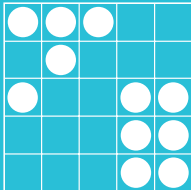

## SATURDAY, NOVEMBER 10, 2018

GAME 11  
CLOVERLEAF

GAME 12  
DOUBLE HARDWAY  
W/WILD# (INTO)

GAME 13  
TRIPLE HARDWAY

GAME 14  
CRAZY LETTER T  
(ONE EXAMPLE)

GAME 15  
PICNIC TABLE

GAME 16  
TRIPLE BINGO

GAME 17  
LARGE CRAZY KITE

GAME 18  
CRAZY LETTER L

GAME 19  
TOP OR BOTTOM  
PYRAMID

GAME 20  
DOUBLE BINGO  
W/WILD# (INTO)

GAME 21  
TRIPLE BINGO

GAME 22  
SEVEN ELEVEN

GAME 23  
BROKEN PICTURE  
FRAME (INTO)

GAMES 24, 25 & 26  
COVERALLS

## SUNDAY, NOVEMBER 11, 2018

GAME 11  
INDIAN STAR

GAME 12  
CRAZY BOWTIE (INTO)  
(ONE EXAMPLE)

GAME 13  
3 POSTAGE STAMPS

GAME 14  
CHECK MARK

GAME 15  
SOLID DIAMOND

GAME 16  
CRAZY ARROW  
(ONE EXAMPLE)