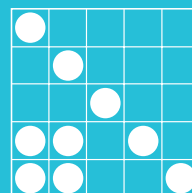

GAME 17
LARGE CRAZY KITE

GAME 18
CRAZY LETTER L

GAME 19
TOP OR BOTTOM
PYRAMID

GAME 20
DOUBLE BINGO
W/WILD# (INTO)

GAME 21
TRIPLE BINGO

GAME 22
SEVEN ELEVEN

GAME 23
BROKEN PICTURE
FRAME (INTO)

GAMES 24, 25 & 26
COVERALLS

SUNDAY, FEBRUARY 18, 2018

GAME 11
INDIAN STAR

GAME 12
CRAZY BOWTIE (INTO)
(ONE EXAMPLE)

GAME 13
3 POSTAGE STAMPS

GAME 14
CHECK MARK

GAME 15
SOLID DIAMOND

GAME 16
CRAZY ARROW
(ONE EXAMPLE)

GAME 17
TRIPLE BINGO

GAME 18
CRAZY C
(ONE EXAMPLE)

GAME 19
DIAGONAL &
CORNER STAMP

GAME 20
DOUBLE HARDWAY
W/WILD# (INTO)

GAME 21
TRIPLE HARDWAY

GAME 22
PERCENT SIGN

GAME 23
3 LAYER CAKE (INTO)

GAMES 24, 25 & 26
COVERALLS