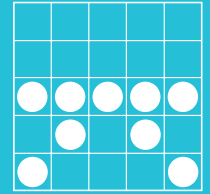

\$75,000 BINGO JAMBOREE

SATURDAY, FEBRUARY 17, 2018

GAME 11
CLOVERLEAF

GAME 12
DOUBLE HARDWAY
W/WILD# (INTO)

GAME 13
TRIPLE HARDWAY

GAME 14
CRAZY LETTER T
(ONE EXAMPLE)

GAME 15
PICNIC TABLE

GAME 16
TRIPLE BINGO

GAME 17
LARGE CRAZY KITE

GAME 18
CRAZY LETTER L

GAME 19
TOP OR BOTTOM
PYRAMID

GAME 20
DOUBLE BINGO
W/WILD# (INTO)

GAME 21
TRIPLE BINGO

GAME 22
SEVEN ELEVEN

GAME 23
BROKEN PICTURE
FRAME (INTO)

GAMES 24, 25 & 26
COVERALLS