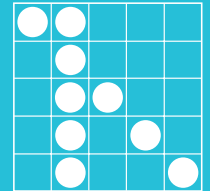

\$75,000 BINGO JAMBOREE

SATURDAY, FEBRUARY 17, 2018

GAME 11
CLOVERLEAF

GAME 12
DOUBLE HARDWAY
W/WILD# (INTO)

GAME 13
TRIPLE HARDWAY

GAME 14
CRAZY LETTER T
(ONE EXAMPLE)

GAME 15
PICNIC TABLE

GAME 16
TRIPLE BINGO

GAME 17
LARGE CRAZY KITE

GAME 18
CRAZY LETTER L

GAME 19
TOP OR BOTTOM
PYRAMID

GAME 20
DOUBLE BINGO
W/WILD# (INTO)

GAME 21
TRIPLE BINGO

GAME 22
SEVEN ELEVEN

GAME 23
BROKEN PICTURE
FRAME (INTO)

GAMES 24, 25 & 26
COVERALLS