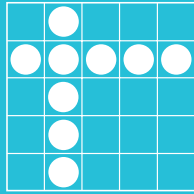

\$75,000 BINGO JAMBOREE

SATURDAY, FEBRUARY 17, 2018

GAME 11
CLOVERLEAF

GAME 12
DOUBLE HARDWAY
W/WILD# (INTO)

GAME 13
TRIPLE HARDWAY

GAME 14
CRAZY LETTER T
(ONE EXAMPLE)

GAME 15
PICNIC TABLE

GAME 16
TRIPLE BINGO