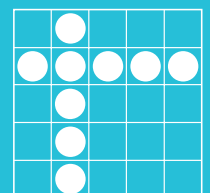

GAME 17
LARGE CRAZY KITE

GAME 18
CRAZY LETTER L

GAME 19
TOP OR BOTTOM
PYRAMID

GAME 20
DOUBLE BINGO
W/WILD# (INTO)

GAME 21
TRIPLE BINGO

GAME 22
SEVEN ELEVEN

GAME 23
BROKEN PICTURE
FRAME (INTO)

GAMES 24, 25 & 26
COVERALLS

SUNDAY, FEBRUARY 18, 2018

GAME 11
INDIAN STAR

GAME 12
CRAZY BOWTIE (INTO)
(ONE EXAMPLE)

GAME 13
3 POSTAGE STAMPS

GAME 14
CHECK MARK

GAME 15
SOLID DIAMOND

GAME 16
CRAZY ARROW
(ONE EXAMPLE)

GAME 17
TRIPLE BINGO

GAME 18
CRAZY C
(ONE EXAMPLE)

GAME 19
DIAGONAL &
CORNER STAMP

GAME 20
DOUBLE HARDWAY
W/WILD# (INTO)

GAME 21
TRIPLE HARDWAY

GAME 22
PERCENT SIGN

GAME 23
3 LAYER CAKE (INTO)

GAMES 24, 25 & 26
COVERALLS