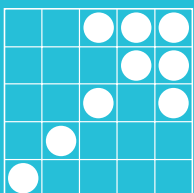

GAME 17
LARGE CRAZY KITE

GAME 18
CRAZY LETTER L

GAME 19
TOP OR BOTTOM
PYRAMID

GAME 20
DOUBLE BINGO
W/WILD# (INTO)

GAME 21
TRIPLE BINGO

GAME 22
SEVEN ELEVEN

GAME 23
BROKEN PICTURE
FRAME (INTO)

GAMES 24, 25 & 26
COVERALLS

SUNDAY, FEBRUARY 18, 2018

GAME 11
INDIAN STAR

GAME 12
CRAZY BOWTIE (INTO)
(ONE EXAMPLE)

GAME 13
3 POSTAGE STAMPS

GAME 14
CHECK MARK

GAME 15
SOLID DIAMOND

GAME 16
CRAZY ARROW
(ONE EXAMPLE)

GAME 17
TRIPLE BINGO

GAME 18
CRAZY C
(ONE EXAMPLE)

GAME 19
DIAGONAL &
CORNER STAMP

GAME 20
DOUBLE HARDWAY
W/WILD# (INTO)

GAME 21
TRIPLE HARDWAY

GAME 22
PERCENT SIGN

GAME 23
3 LAYER CAKE (INTO)

GAMES 24, 25 & 26
COVERALLS