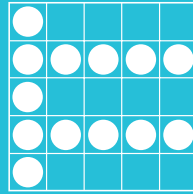

\$75,000 BINGO JAMBOREE

SATURDAY, FEBRUARY 17, 2018

GAME 11
CLOVERLEAF

GAME 12
DOUBLE HARDWAY
W/WILD# (INTO)

GAME 13
TRIPLE HARDWAY

GAME 14
CRAZY LETTER T
(ONE EXAMPLE)

GAME 15
PICNIC TABLE

GAME 16
TRIPLE BINGO

GAME 17
LARGE CRAZY KITE

GAME 18
CRAZY LETTER L

GAME 19
TOP OR BOTTOM
PYRAMID

GAME 20
DOUBLE BINGO
W/WILD# (INTO)

GAME 21
TRIPLE BINGO

GAME 22
SEVEN ELEVEN

GAME 23
BROKEN PICTURE
FRAME (INTO)

GAMES 24, 25 & 26
COVERALLS