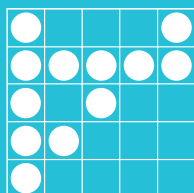

GAME 17
LARGE CRAZY KITE

GAME 18
CRAZY LETTER L

GAME 19
TOP OR BOTTOM
PYRAMID

GAME 20
DOUBLE BINGO
W/WILD# (INTO)

GAME 21
TRIPLE BINGO

GAME 22
SEVEN ELEVEN

GAME 23
BROKEN PICTURE
FRAME (INTO)

GAMES 24, 25 & 26
COVERALLS

SUNDAY, FEBRUARY 18, 2018

GAME 11
INDIAN STAR

GAME 12
CRAZY BOWTIE (INTO)
(ONE EXAMPLE)

GAME 13
3 POSTAGE STAMPS

GAME 14
CHECK MARK

GAME 15
SOLID DIAMOND

GAME 16
CRAZY ARROW
(ONE EXAMPLE)

GAME 17
TRIPLE BINGO

GAME 18
CRAZY C
(ONE EXAMPLE)

GAME 19
DIAGONAL &
CORNER STAMP

GAME 20
DOUBLE HARDWAY
W/WILD# (INTO)

GAME 21
TRIPLE HARDWAY

GAME 22
PERCENT SIGN

GAME 23
3 LAYER CAKE (INTO)

GAMES 24, 25 & 26
COVERALLS