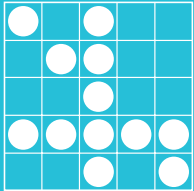

\$75,000 BINGO JAMBOREE

SATURDAY, FEBRUARY 17, 2018

GAME 11
CLOVERLEAF

GAME 12
DOUBLE HARDWAY
W/WILD# (INTO)

GAME 13
TRIPLE HARDWAY

GAME 14
CRAZY LETTER T
(ONE EXAMPLE)

GAME 15
PICNIC TABLE

GAME 16
TRIPLE BINGO

GAME 17
LARGE CRAZY KITE

GAME 18
CRAZY LETTER L

GAME 19
TOP OR BOTTOM
PYRAMID

GAME 20
DOUBLE BINGO
W/WILD# (INTO)

GAME 21
TRIPLE BINGO

GAME 22
SEVEN ELEVEN

GAME 23
BROKEN PICTURE
FRAME (INTO)

GAMES 24, 25 & 26
COVERALLS