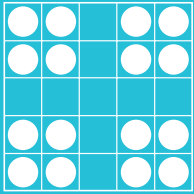

\$75,000 BINGO JAMBOREE

SATURDAY, FEBRUARY 17, 2018

GAME 11
CLOVERLEAF

GAME 12
DOUBLE HARDWAY
W/WILD# (INTO)

GAME 13
TRIPLE HARDWAY

GAME 14
CRAZY LETTER T
(ONE EXAMPLE)

GAME 15
PICNIC TABLE

GAME 16
TRIPLE BINGO