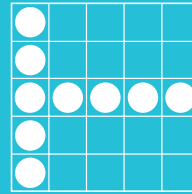

\$75,000 BINGO JAMBOREE

SATURDAY, FEBRUARY 17, 2018

GAME 11
CLOVERLEAF

GAME 12
DOUBLE HARDWAY
W/WILD# (INTO)

GAME 13
TRIPLE HARDWAY

GAME 14
CRAZY LETTER T
(ONE EXAMPLE)

GAME 15
PICNIC TABLE

GAME 16
TRIPLE BINGO

GAME 17
LARGE CRAZY KITE

GAME 18
CRAZY LETTER L

GAME 19
TOP OR BOTTOM
PYRAMID

GAME 20
DOUBLE BINGO
W/WILD# (INTO)

GAME 21
TRIPLE BINGO

GAME 22
SEVEN ELEVEN

GAME 23
BROKEN PICTURE
FRAME (INTO)

GAMES 24, 25 & 26
COVERALLS