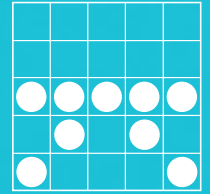

## SATURDAY, OCTOBER 14, 2017

GAME 11  
CLOVERLEAF

GAME 12  
DOUBLE HARDWAY  
W/WILD# (INTO)

GAME 13  
TRIPLE HARDWAY

GAME 14  
CRAZY LETTER T  
(ONE EXAMPLE)

GAME 15  
PICNIC TABLE

GAME 16  
TRIPLE BINGO

GAME 17  
LARGE CRAZY KITE

GAME 18  
CRAZY LETTER L

GAME 19  
TOP OR BOTTOM  
PYRAMID

GAME 20  
DOUBLE BINGO  
W/WILD# (INTO)

GAME 21  
TRIPLE BINGO

GAME 22  
SEVEN ELEVEN

GAME 23  
BROKEN PICTURE  
FRAME (INTO)

GAMES 24, 25 & 26  
COVERALLS