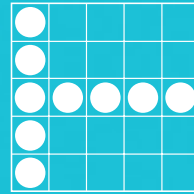

## SATURDAY, OCTOBER 14, 2017

GAME 11  
CLOVERLEAF

GAME 12  
DOUBLE HARDWAY  
W/WILD# (INTO)

GAME 13  
TRIPLE HARDWAY

GAME 14  
CRAZY LETTER T  
(ONE EXAMPLE)

GAME 15  
PICNIC TABLE

GAME 16  
TRIPLE BINGO

GAME 17  
LARGE CRAZY KITE

GAME 18  
CRAZY LETTER L

GAME 19  
TOP OR BOTTOM  
PYRAMID

GAME 20  
DOUBLE BINGO  
W/WILD# (INTO)

GAME 21  
TRIPLE BINGO

GAME 22  
SEVEN ELEVEN

GAME 23  
BROKEN PICTURE  
FRAME (INTO)

GAMES 24, 25 & 26  
COVERALLS