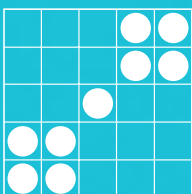

GAME 12
CRAZY BOWTIE (INTO)
(ONE EXAMPLE)