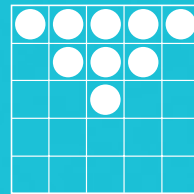

## SATURDAY, OCTOBER 14, 2017

GAME 11  
CLOVERLEAF

GAME 12  
DOUBLE HARDWAY  
W/WILD# (INTO)

GAME 13  
TRIPLE HARDWAY

GAME 14  
CRAZY LETTER T  
(ONE EXAMPLE)

GAME 15  
PICNIC TABLE

GAME 16  
TRIPLE BINGO

GAME 17  
LARGE CRAZY KITE

GAME 18  
CRAZY LETTER L

GAME 19  
TOP OR BOTTOM  
PYRAMID

GAME 20  
DOUBLE BINGO  
W/WILD# (INTO)

GAME 21  
TRIPLE BINGO

GAME 22  
SEVEN ELEVEN

GAME 23  
BROKEN PICTURE  
FRAME (INTO)

GAMES 24, 25 & 26  
COVERALLS