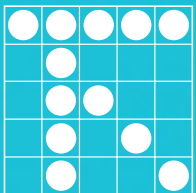

## SATURDAY, OCTOBER 14, 2017

GAME 11  
CLOVERLEAF

GAME 12  
DOUBLE HARDWAY  
W/WILD# (INTO)

GAME 13  
TRIPLE HARDWAY

GAME 14  
CRAZY LETTER T  
(ONE EXAMPLE)

GAME 15  
PICNIC TABLE

GAME 16  
TRIPLE BINGO

GAME 17  
LARGE CRAZY KITE

GAME 18  
CRAZY LETTER L

GAME 19  
TOP OR BOTTOM  
PYRAMID

GAME 20  
DOUBLE BINGO  
W/WILD# (INTO)

GAME 21  
TRIPLE BINGO

GAME 22  
SEVEN ELEVEN

GAME 23  
BROKEN PICTURE  
FRAME (INTO)

GAMES 24, 25 & 26  
COVERALLS