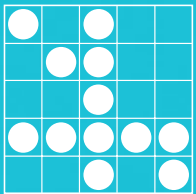

## SATURDAY, OCTOBER 14, 2017

GAME 11  
CLOVERLEAF

GAME 12  
DOUBLE HARDWAY  
W/WILD# (INTO)

GAME 13  
TRIPLE HARDWAY

GAME 14  
CRAZY LETTER T  
(ONE EXAMPLE)

GAME 15  
PICNIC TABLE

GAME 16  
TRIPLE BINGO

GAME 17  
LARGE CRAZY KITE

GAME 18  
CRAZY LETTER L

GAME 19  
TOP OR BOTTOM  
PYRAMID

GAME 20  
DOUBLE BINGO  
W/WILD# (INTO)

GAME 21  
TRIPLE BINGO

GAME 22  
SEVEN ELEVEN

GAME 23  
BROKEN PICTURE  
FRAME (INTO)

GAMES 24, 25 & 26  
COVERALLS