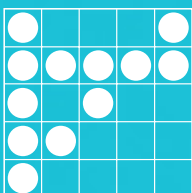

GAME 18  
CRAZY LETTER L

GAME 19  
TOP OR BOTTOM  
PYRAMID

GAME 20  
DOUBLE BINGO  
W/WILD# (INTO)

GAME 21  
TRIPLE BINGO

GAME 22  
SEVEN ELEVEN

GAME 23  
BROKEN PICTURE  
FRAME (INTO)

GAMES 24, 25 & 26  
COVERALLS

## SUNDAY, OCTOBER 15, 2017

GAME 11  
INDIAN STAR

GAME 12  
CRAZY BOWTIE (INTO)  
(ONE EXAMPLE)

GAME 13  
3 POSTAGE STAMPS

GAME 14  
CHECK MARK

GAME 15  
SOLID DIAMOND

GAME 16  
CRAZY ARROW  
(ONE EXAMPLE)

GAME 17  
TRIPLE BINGO

GAME 18  
CRAZY C  
(ONE EXAMPLE)

GAME 19  
DIAGONAL &  
CORNER STAMP

GAME 20  
DOUBLE HARDWAY  
W/WILD# (INTO)

GAME 21  
TRIPLE HARDWAY

GAME 22  
PERCENT SIGN

GAME 23  
3 LAYER CAKE (INTO)

GAMES 24, 25 & 26  
COVERALLS