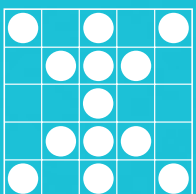

## SATURDAY, OCTOBER 14, 2017

GAME 11  
CLOVERLEAF

GAME 12  
DOUBLE HARDWAY  
W/WILD# (INTO)

GAME 13  
TRIPLE HARDWAY

GAME 14  
CRAZY LETTER T  
(ONE EXAMPLE)

GAME 15  
PICNIC TABLE

GAME 16  
TRIPLE BINGO

GAME 17  
LARGE CRAZY KITE

GAME 18  
CRAZY LETTER L

GAME 19  
TOP OR BOTTOM  
PYRAMID

GAME 20  
DOUBLE BINGO  
W/WILD# (INTO)

GAME 21  
TRIPLE BINGO

GAME 22  
SEVEN ELEVEN

GAME 23  
BROKEN PICTURE  
FRAME (INTO)

GAMES 24, 25 & 26  
COVERALLS

## SUNDAY, OCTOBER 15, 2017

GAME 11  
INDIAN STAR

GAME 12  
CRAZY BOWTIE (INTO)  
(ONE EXAMPLE)

GAME 13  
3 POSTAGE STAMPS

GAME 14  
CHECK MARK

GAME 15  
SOLID DIAMOND

GAME 16  
CRAZY ARROW  
(ONE EXAMPLE)

GAME 17  
TRIPLE BINGO