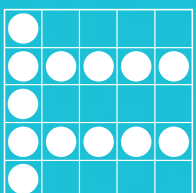

GAME 18  
CRAZY LETTER L

GAME 19  
TOP OR BOTTOM  
PYRAMID

GAME 20  
DOUBLE BINGO  
W/WILD# (INTO)

GAME 21  
TRIPLE BINGO

GAME 22  
SEVEN ELEVEN

GAME 23  
BROKEN PICTURE  
FRAME (INTO)

GAMES 24, 25 & 26  
COVERALLS

## SUNDAY, OCTOBER 15, 2017

GAME 11  
INDIAN STAR

GAME 12  
CRAZY BOWTIE (INTO)  
(ONE EXAMPLE)

GAME 13  
3 POSTAGE STAMPS

GAME 14  
CHECK MARK

GAME 15  
SOLID DIAMOND

GAME 16  
CRAZY ARROW  
(ONE EXAMPLE)

GAME 17  
TRIPLE BINGO

GAME 18  
CRAZY C  
(ONE EXAMPLE)

GAME 19  
DIAGONAL &  
CORNER STAMP

GAME 20  
DOUBLE HARDWAY  
W/WILD# (INTO)

GAME 21  
TRIPLE HARDWAY

GAME 22  
PERCENT SIGN

GAME 23  
3 LAYER CAKE (INTO)

GAMES 24, 25 & 26  
COVERALLS