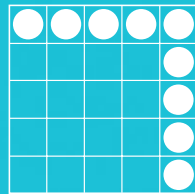

## SATURDAY, OCTOBER 14, 2017

GAME 11  
CLOVERLEAF

GAME 12  
DOUBLE HARDWAY  
W/WILD# (INTO)

GAME 13  
TRIPLE HARDWAY

GAME 14  
CRAZY LETTER T  
(ONE EXAMPLE)

GAME 15  
PICNIC TABLE

GAME 16  
TRIPLE BINGO

GAME 17  
LARGE CRAZY KITE

GAME 18  
CRAZY LETTER L

GAME 19  
TOP OR BOTTOM  
PYRAMID

GAME 20  
DOUBLE BINGO  
W/WILD# (INTO)

GAME 21  
TRIPLE BINGO

GAME 22  
SEVEN ELEVEN

GAME 23  
BROKEN PICTURE  
FRAME (INTO)

GAMES 24, 25 & 26  
COVERALLS