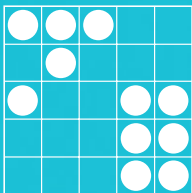

## SATURDAY, OCTOBER 14, 2017

GAME 11  
CLOVERLEAF

GAME 12  
DOUBLE HARDWAY  
W/WILD# (INTO)

GAME 13  
TRIPLE HARDWAY

GAME 14  
CRAZY LETTER T  
(ONE EXAMPLE)

GAME 15  
PICNIC TABLE

GAME 16  
TRIPLE BINGO

GAME 17  
LARGE CRAZY KITE

GAME 18  
CRAZY LETTER L

GAME 19  
TOP OR BOTTOM  
PYRAMID

GAME 20  
DOUBLE BINGO  
W/WILD# (INTO)

GAME 21  
TRIPLE BINGO

GAME 22  
SEVEN ELEVEN

GAME 23  
BROKEN PICTURE  
FRAME (INTO)

GAMES 24, 25 & 26  
COVERALLS