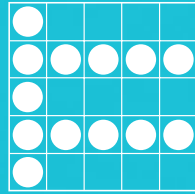

## SATURDAY, OCTOBER 14, 2017

GAME 11  
CLOVERLEAF

GAME 12  
DOUBLE HARDWAY  
W/WILD# (INTO)

GAME 13  
TRIPLE HARDWAY

GAME 14  
CRAZY LETTER T  
(ONE EXAMPLE)

GAME 15  
PICNIC TABLE

GAME 16  
TRIPLE BINGO

GAME 17  
LARGE CRAZY KITE