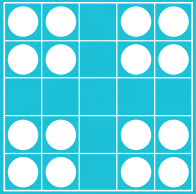

## SATURDAY, OCTOBER 14, 2017

GAME 11  
CLOVERLEAF

GAME 12  
DOUBLE HARDWAY  
W/WILD# (INTO)

GAME 13  
TRIPLE HARDWAY

GAME 14  
CRAZY LETTER T  
(ONE EXAMPLE)

GAME 15  
PICNIC TABLE

GAME 16  
TRIPLE BINGO

GAME 17  
LARGE CRAZY KITE