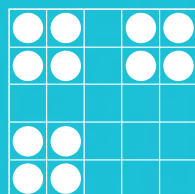

## SATURDAY, OCTOBER 14, 2017

GAME 11  
CLOVERLEAF

GAME 12  
DOUBLE HARDWAY  
W/WILD# (INTO)

GAME 13  
TRIPLE HARDWAY

GAME 14  
CRAZY LETTER T  
(ONE EXAMPLE)

GAME 15  
PICNIC TABLE

GAME 16  
TRIPLE BINGO

GAME 17  
LARGE CRAZY KITE

GAME 18  
CRAZY LETTER L

GAME 19  
TOP OR BOTTOM  
PYRAMID

GAME 20  
DOUBLE BINGO  
W/WILD# (INTO)

GAME 21  
TRIPLE BINGO

GAME 22  
SEVEN ELEVEN

GAME 23  
BROKEN PICTURE  
FRAME (INTO)

GAMES 24, 25 & 26  
COVERALLS

## SUNDAY, OCTOBER 15, 2017

GAME 11  
INDIAN STAR

GAME 12  
CRAZY BOWTIE (INTO)  
(ONE EXAMPLE)

GAME 13  
3 POSTAGE STAMPS

GAME 14  
CHECK MARK

GAME 15  
SOLID DIAMOND

GAME 16  
CRAZY ARROW  
(ONE EXAMPLE)

GAME 17  
TRIPLE BINGO