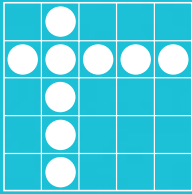

## SATURDAY, OCTOBER 14, 2017

GAME 11  
CLOVERLEAF

GAME 12  
DOUBLE HARDWAY  
W/WILD# (INTO)

GAME 13  
TRIPLE HARDWAY

GAME 14  
CRAZY LETTER T  
(ONE EXAMPLE)

GAME 15  
PICNIC TABLE

GAME 16  
TRIPLE BINGO

GAME 17  
LARGE CRAZY KITE