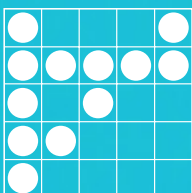

GAME 18  
CRAZY LETTER L

GAME 19  
TOP OR BOTTOM  
PYRAMID

GAME 20  
DOUBLE BINGO  
W/WILD# (INTO)

GAME 21  
TRIPLE BINGO

GAME 22  
SEVEN ELEVEN

GAME 23  
BROKEN PICTURE  
FRAME (INTO)

GAMES 24, 25 & 26  
COVERALLS

## SATURDAY, MARCH 4, 2017

GAME 11  
INDIAN STAR

GAME 12  
CRAZY BOWTIE (INTO)  
(ONE EXAMPLE)

GAME 13  
3 POSTAGE STAMPS

GAME 14  
CHECK MARK

GAME 15  
SOLID DIAMOND

GAME 16  
CRAZY ARROW  
(ONE EXAMPLE)

GAME 17  
TRIPLE BINGO

GAME 18  
CRAZY C  
(ONE EXAMPLE)

GAME 19  
DIAGONAL &  
CORNER STAMP

GAME 20  
DOUBLE HARDWAY  
W/WILD# (INTO)

GAME 21  
TRIPLE HARDWAY

GAME 22  
PERCENT SIGN

GAME 23  
3 LAYER CAKE (INTO)

GAMES 24, 25 & 26  
COVERALLS