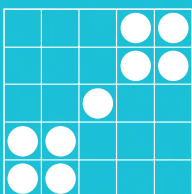

GAME 12
CRAZY BOWTIE (INTO)
(ONE EXAMPLE)