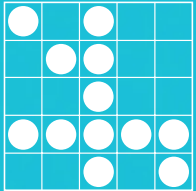

## FRIDAY, MARCH 3, 2017

GAME 11  
CLOVERLEAF

GAME 12  
DOUBLE HARDWAY  
W/WILD# (INTO)

GAME 13  
TRIPLE HARDWAY

GAME 14  
CRAZY LETTER T  
(ONE EXAMPLE)

GAME 15  
PICNIC TABLE

GAME 16  
TRIPLE BINGO

GAME 17  
LARGE CRAZY KITE

GAME 18  
CRAZY LETTER L

GAME 19  
TOP OR BOTTOM  
PYRAMID

GAME 20  
DOUBLE BINGO  
W/WILD# (INTO)

GAME 21  
TRIPLE BINGO

GAME 22  
SEVEN ELEVEN

GAME 23  
BROKEN PICTURE  
FRAME (INTO)

GAMES 24, 25 & 26  
COVERALLS