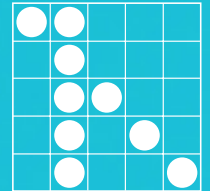

## FRIDAY, MARCH 3, 2017

GAME 11  
CLOVERLEAF

GAME 12  
DOUBLE HARDWAY  
W/WILD# (INTO)

GAME 13  
TRIPLE HARDWAY

GAME 14  
CRAZY LETTER T  
(ONE EXAMPLE)

GAME 15  
PICNIC TABLE

GAME 16  
TRIPLE BINGO

GAME 17  
LARGE CRAZY KITE

GAME 18  
CRAZY LETTER L

GAME 19  
TOP OR BOTTOM  
PYRAMID

GAME 20  
DOUBLE BINGO  
W/WILD# (INTO)

GAME 21  
TRIPLE BINGO

GAME 22  
SEVEN ELEVEN

GAME 23  
BROKEN PICTURE  
FRAME (INTO)

GAMES 24, 25 & 26  
COVERALLS