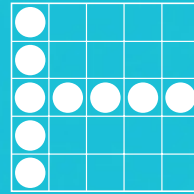

## FRIDAY, MARCH 3, 2017

GAME 11  
CLOVERLEAF

GAME 12  
DOUBLE HARDWAY  
W/WILD# (INTO)

GAME 13  
TRIPLE HARDWAY

GAME 14  
CRAZY LETTER T  
(ONE EXAMPLE)

GAME 15  
PICNIC TABLE

GAME 16  
TRIPLE BINGO

GAME 17  
LARGE CRAZY KITE

GAME 18  
CRAZY LETTER L

GAME 19  
TOP OR BOTTOM  
PYRAMID

GAME 20  
DOUBLE BINGO  
W/WILD# (INTO)

GAME 21  
TRIPLE BINGO

GAME 22  
SEVEN ELEVEN

GAME 23  
BROKEN PICTURE  
FRAME (INTO)

GAMES 24, 25 & 26  
COVERALLS