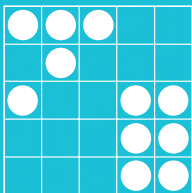

## FRIDAY, MARCH 3, 2017

GAME 11  
CLOVERLEAF

GAME 12  
DOUBLE HARDWAY  
W/WILD# (INTO)

GAME 13  
TRIPLE HARDWAY

GAME 14  
CRAZY LETTER T  
(ONE EXAMPLE)

GAME 15  
PICNIC TABLE

GAME 16  
TRIPLE BINGO

GAME 17  
LARGE CRAZY KITE

GAME 18  
CRAZY LETTER L

GAME 19  
TOP OR BOTTOM  
PYRAMID

GAME 20  
DOUBLE BINGO  
W/WILD# (INTO)

GAME 21  
TRIPLE BINGO

GAME 22  
SEVEN ELEVEN

GAME 23  
BROKEN PICTURE  
FRAME (INTO)

GAMES 24, 25 & 26  
COVERALLS