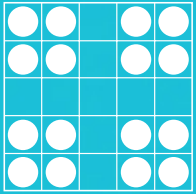

$75,000 BINGO JAMBOREE

FRIDAY, MARCH 3, 2017

GAME 11
CLOVERLEAF