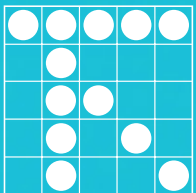

## FRIDAY, MARCH 3, 2017

GAME 11  
CLOVERLEAF

GAME 12  
DOUBLE HARDWAY  
W/WILD# (INTO)

GAME 13  
TRIPLE HARDWAY

GAME 14  
CRAZY LETTER T  
(ONE EXAMPLE)

GAME 15  
PICNIC TABLE

GAME 16  
TRIPLE BINGO

GAME 17  
LARGE CRAZY KITE

GAME 18  
CRAZY LETTER L

GAME 19  
TOP OR BOTTOM  
PYRAMID

GAME 20  
DOUBLE BINGO  
W/WILD# (INTO)

GAME 21  
TRIPLE BINGO

GAME 22  
SEVEN ELEVEN

GAME 23  
BROKEN PICTURE  
FRAME (INTO)

GAMES 24, 25 & 26  
COVERALLS