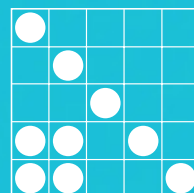

GAME 18  
CRAZY LETTER L

GAME 19  
TOP OR BOTTOM  
PYRAMID

GAME 20  
DOUBLE BINGO  
W/WILD# (INTO)

GAME 21  
TRIPLE BINGO

GAME 22  
SEVEN ELEVEN

GAME 23  
BROKEN PICTURE  
FRAME (INTO)

GAMES 24, 25 & 26  
COVERALLS

## SATURDAY, MARCH 4, 2017

GAME 11  
INDIAN STAR

GAME 12  
CRAZY BOWTIE (INTO)  
(ONE EXAMPLE)

GAME 13  
3 POSTAGE STAMPS

GAME 14  
CHECK MARK

GAME 15  
SOLID DIAMOND

GAME 16  
CRAZY ARROW  
(ONE EXAMPLE)

GAME 17  
TRIPLE BINGO

GAME 18  
CRAZY C  
(ONE EXAMPLE)

GAME 19  
DIAGONAL &  
CORNER STAMP

GAME 20  
DOUBLE HARDWAY  
W/WILD# (INTO)

GAME 21  
TRIPLE HARDWAY

GAME 22  
PERCENT SIGN

GAME 23  
3 LAYER CAKE (INTO)

GAMES 24, 25 & 26  
COVERALLS