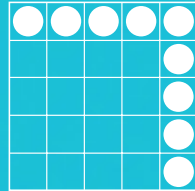

## FRIDAY, MARCH 3, 2017

GAME 11  
CLOVERLEAF

GAME 12  
DOUBLE HARDWAY  
W/WILD# (INTO)

GAME 13  
TRIPLE HARDWAY

GAME 14  
CRAZY LETTER T  
(ONE EXAMPLE)

GAME 15  
PICNIC TABLE

GAME 16  
TRIPLE BINGO

GAME 17  
LARGE CRAZY KITE

GAME 18  
CRAZY LETTER L

GAME 19  
TOP OR BOTTOM  
PYRAMID

GAME 20  
DOUBLE BINGO  
W/WILD# (INTO)

GAME 21  
TRIPLE BINGO

GAME 22  
SEVEN ELEVEN

GAME 23  
BROKEN PICTURE  
FRAME (INTO)

GAMES 24, 25 & 26  
COVERALLS