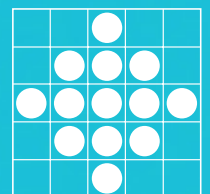

GAME 18  
CRAZY LETTER L

GAME 19  
TOP OR BOTTOM  
PYRAMID

GAME 20  
DOUBLE BINGO  
W/WILD# (INTO)

GAME 21  
TRIPLE BINGO

GAME 22  
SEVEN ELEVEN

GAME 23  
BROKEN PICTURE  
FRAME (INTO)

GAMES 24, 25 & 26  
COVERALLS

## SATURDAY, MARCH 4, 2017

GAME 11  
INDIAN STAR

GAME 12  
CRAZY BOWTIE (INTO)  
(ONE EXAMPLE)

GAME 13  
3 POSTAGE STAMPS

GAME 14  
CHECK MARK

GAME 15  
SOLID DIAMOND

GAME 16  
CRAZY ARROW  
(ONE EXAMPLE)

GAME 17  
TRIPLE BINGO

GAME 18  
CRAZY C  
(ONE EXAMPLE)

GAME 19  
DIAGONAL &  
CORNER STAMP

GAME 20  
DOUBLE HARDWAY  
W/WILD# (INTO)

GAME 21  
TRIPLE HARDWAY

GAME 22  
PERCENT SIGN

GAME 23  
3 LAYER CAKE (INTO)

GAMES 24, 25 & 26  
COVERALLS