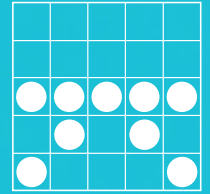

## FRIDAY, MARCH 3, 2017

GAME 11  
CLOVERLEAF

GAME 12  
DOUBLE HARDWAY  
W/WILD# (INTO)

GAME 13  
TRIPLE HARDWAY

GAME 14  
CRAZY LETTER T  
(ONE EXAMPLE)

GAME 15  
PICNIC TABLE

GAME 16  
TRIPLE BINGO

GAME 17  
LARGE CRAZY KITE

GAME 18  
CRAZY LETTER L

GAME 19  
TOP OR BOTTOM  
PYRAMID

GAME 20  
DOUBLE BINGO  
W/WILD# (INTO)

GAME 21  
TRIPLE BINGO

GAME 22  
SEVEN ELEVEN

GAME 23  
BROKEN PICTURE  
FRAME (INTO)

GAMES 24, 25 & 26  
COVERALLS