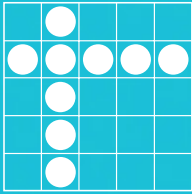

GAME 12
DOUBLE HARDWAY
W/WILD# (INTO)