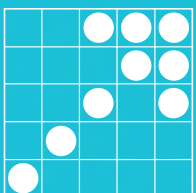

GAME 18  
CRAZY LETTER L

GAME 19  
TOP OR BOTTOM  
PYRAMID

GAME 20  
DOUBLE BINGO  
W/WILD# (INTO)

GAME 21  
TRIPLE BINGO

GAME 22  
SEVEN ELEVEN

GAME 23  
BROKEN PICTURE  
FRAME (INTO)

GAMES 24, 25 & 26  
COVERALLS

## SATURDAY, MARCH 4, 2017

GAME 11  
INDIAN STAR

GAME 12  
CRAZY BOWTIE (INTO)  
(ONE EXAMPLE)

GAME 13  
3 POSTAGE STAMPS

GAME 14  
CHECK MARK

GAME 15  
SOLID DIAMOND

GAME 16  
CRAZY ARROW  
(ONE EXAMPLE)

GAME 17  
TRIPLE BINGO

GAME 18  
CRAZY C  
(ONE EXAMPLE)

GAME 19  
DIAGONAL &  
CORNER STAMP

GAME 20  
DOUBLE HARDWAY  
W/WILD# (INTO)

GAME 21  
TRIPLE HARDWAY

GAME 22  
PERCENT SIGN

GAME 23  
3 LAYER CAKE (INTO)

GAMES 24, 25 & 26  
COVERALLS