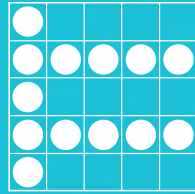

## FRIDAY, MARCH 3, 2017

GAME 11  
CLOVERLEAF

GAME 12  
DOUBLE HARDWAY  
W/WILD# (INTO)

GAME 13  
TRIPLE HARDWAY

GAME 14  
CRAZY LETTER T  
(ONE EXAMPLE)

GAME 15  
PICNIC TABLE

GAME 16  
TRIPLE BINGO

GAME 17  
LARGE CRAZY KITE